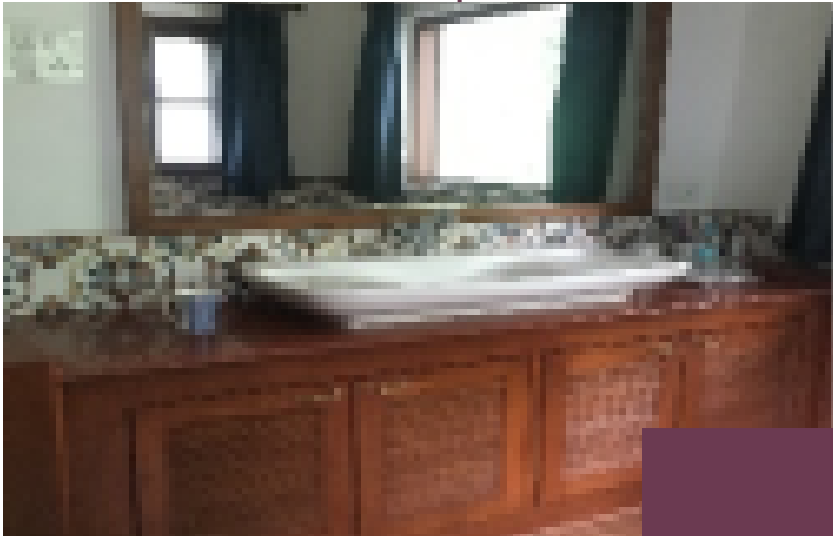

INTERIOR AND DESIGN

Preserving the charm of the old tea garden, the interiors of Wild Mahseer have been thoughtfully renovated to blend vintage elegance with modern comfort, capturing the essence of its rich heritage